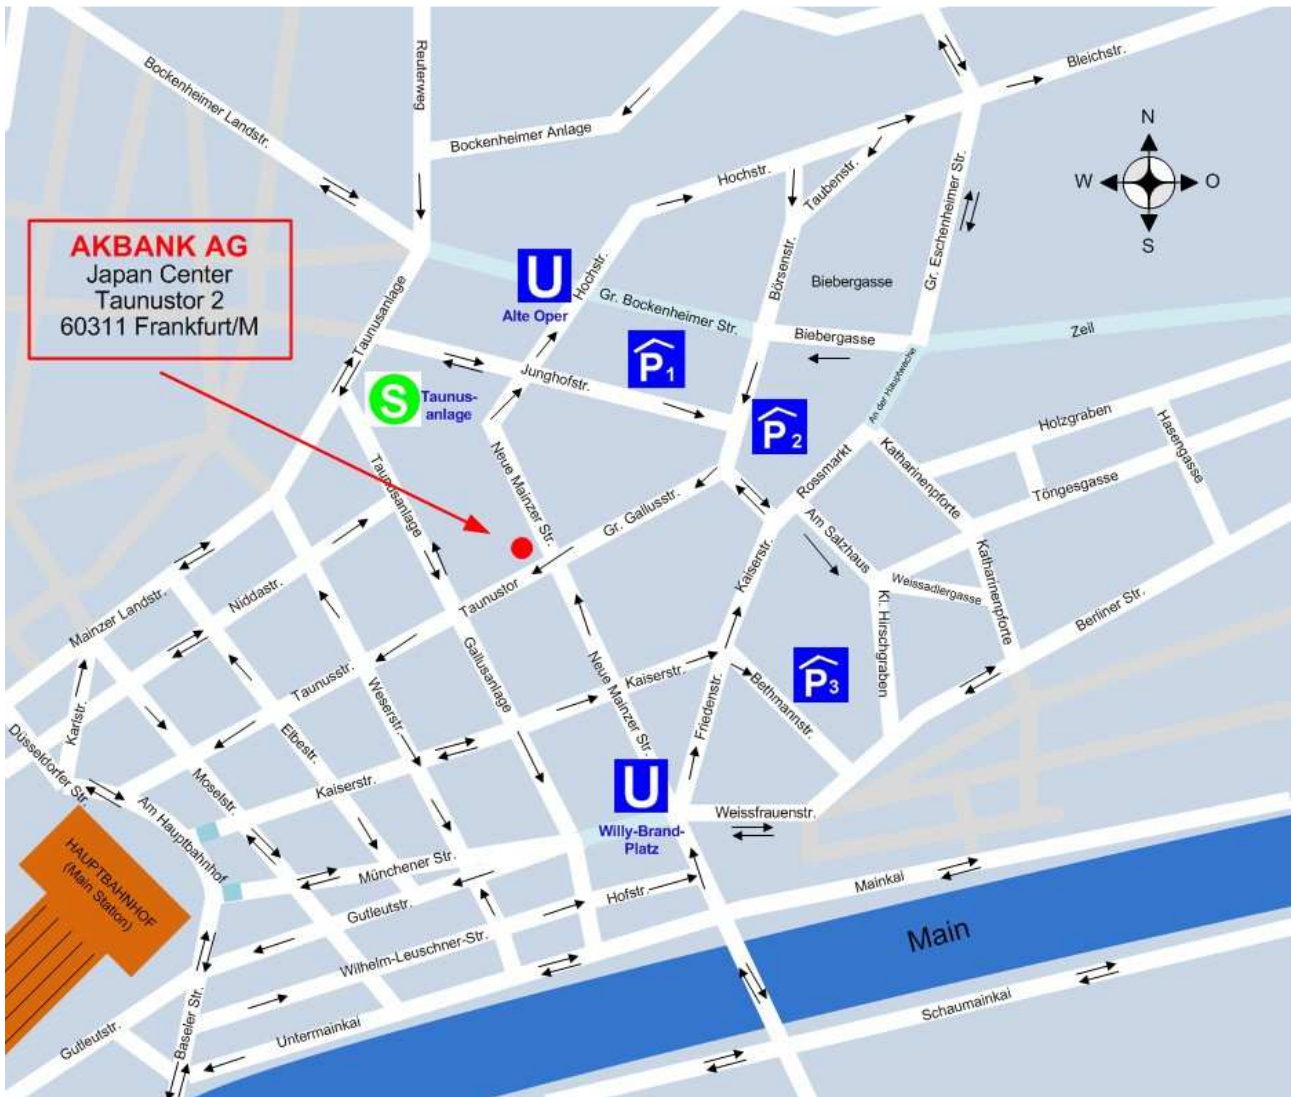

# How to find

**AKBANK AG**  
Frankfurt am Main

You can reach **AKBANK AG**

by public transport

from main station  
by underground U4, U5 or by tram 11  
stop: Willy-Brandt-Platz

from airport  
by train S8 and S9  
stop: Taunusanlage

by car, parking facilities

P1 Parkhaus Junghofstrasse, access from: Junghofstrasse  
P2 Parkhaus Goetheplatz, access from: Junghofstrasse  
P3 Parkhaus Kaiserplatz, access from: Bethmannstrasse